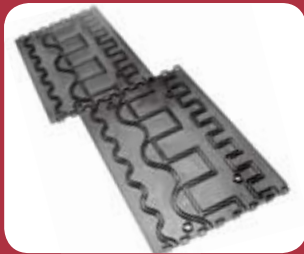

The tool to create a masterpiece

NEW

Grace Pinnacle Quilt Frame

PROFESSIONAL SERIES FRAME FOR THE HOME QUILTER

The new and innovative Pinnacle quilt frame comes as a complete package with all the extras you need and will truly enhance the entire process of machine quilting from beginning to end.

PATTERN PERFECT - Double sided Templates, with 8 different patterns to choose from, connect in a variety of ways for creative combinations

SURE STITCH - A stitch Regulator and constant speed controller

LASER STYLUS - Swivel mounting system allows you to position the stylus at any angle.

- Enhanced Carriage Design – accommodates any machine with up to 18” throat space
- Dual Width – Crib size 60” and King Size 120”
- (The 60” size is ideal for quilt stores to feature in their store taking less space than other conventional frames)
- A-Frame design – maximizes stability
- Professional Series Rails – provide smooth-rolling quilt advancement
- Easy side Tension – provides perfect tension
- Utility Shelf – ideal for extra fabric storage
- Stitch Regulator – Speed controller – for perfect stitch and speed control
- Pattern Perfect – provides almost effortless guides through 8 different patterns, providing many combinations
- Laser Stylus – follows your own design with ease
- Instructional Video – makes use and assembly easy